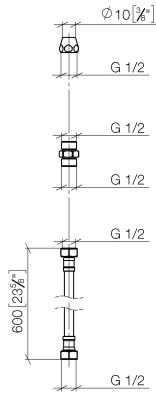

12 508 970 90

- 1/2" x 1/2" x 600mm high pressure hose

Extending the connection from the spout to a valve, if they are installed further apart.

Fits: IMO, LULU, MADISON, MEM, TARA, CL.1, LISSÉ, VAIA, META, CYO

12 508 970 90

mm [inches]

12 508 970 90

Spare parts list

No.	Item Number	Name	Quantity used	Delivery time
1	90 23 30 040 00-00	threaded connector	1	10
2	09 24 03 242 90	nipple	1	2
3	12 502 970 90	High pressure hose 1/2" x 1/2" x 400 mm -	1	2