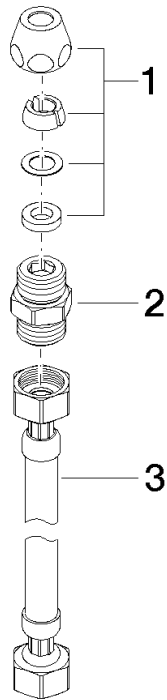

12 508 970 90

- 1/2" x 1/2" x 600mm high pressure hose

Extending the connection from the spout to a valve, if they are installed further apart.

Fits: IMO, LULU, MADISON, MEM, TARA, CL.1, LISSÉ, VAIA, META, CYO

12 508 970 90

mm [inches]

12 508 970 90

Spare parts list

No.	Item Number	Name	Quantity used	Delivery time
1	90 23 30 040 00-00	threaded connector	1	10
2	09 24 03 242 90	nipple	1	2
3	12 502 970 90	High pressure hose 1/2" x 1/2" x 400 mm -	1	2